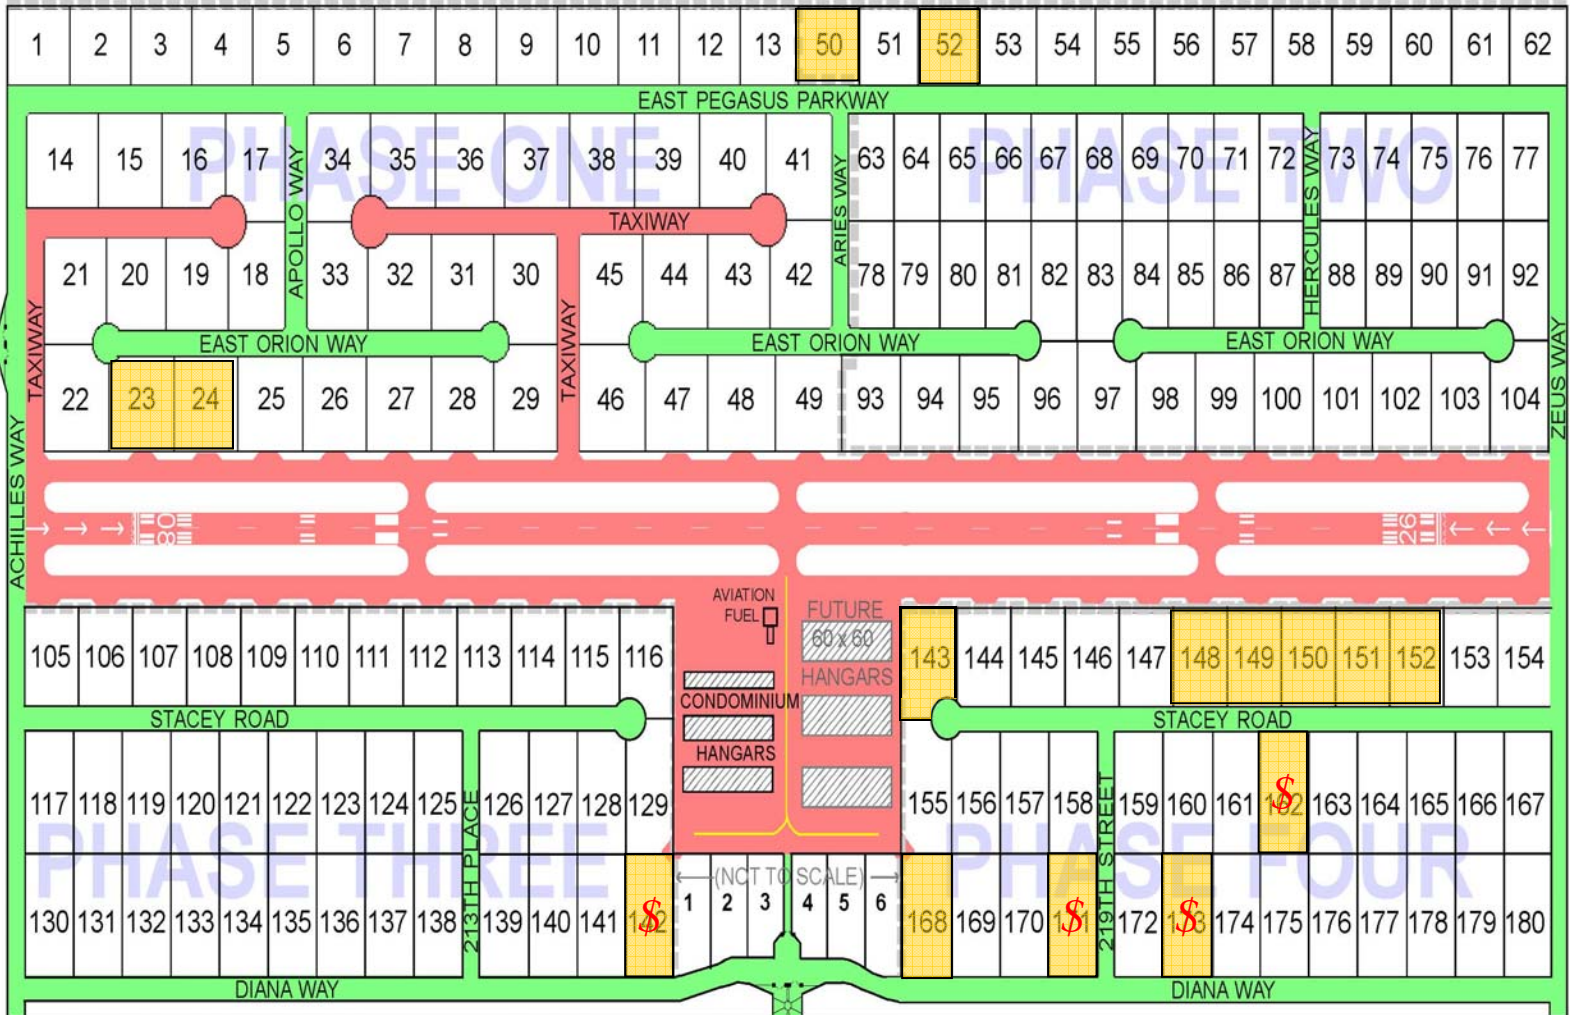

# Let Your Dreams Take Flight At Pegasus Airpark!

Lots Currently Available for Sale

Public Reports available at [www.azre.gov](http://www.azre.gov) EMPIRE BOULEVARD Please ask as additional lots are available!

## Pegasus Aircraft Storage Condominiums

**SOLD OUT!**

± 1,530 SF Box Hangar  
42' x 36' x 13' Clear Height  
11' Door Height with bi-fold doors  
24/7 Self Serve Wholesale Fuel

**AIRPORT PROPERTY**  
Specialists, LLC